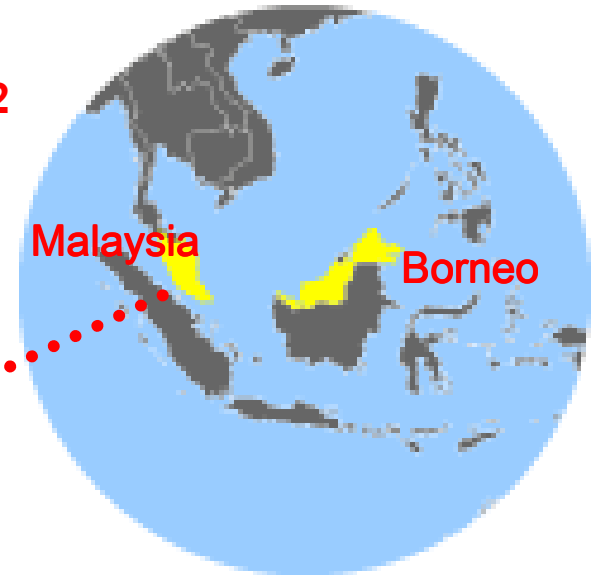

# Malaysia

12.03.2012 – 12.04.2012

SP = State Park  
HL = Highlands

200 km

From Thailand

To Singapore